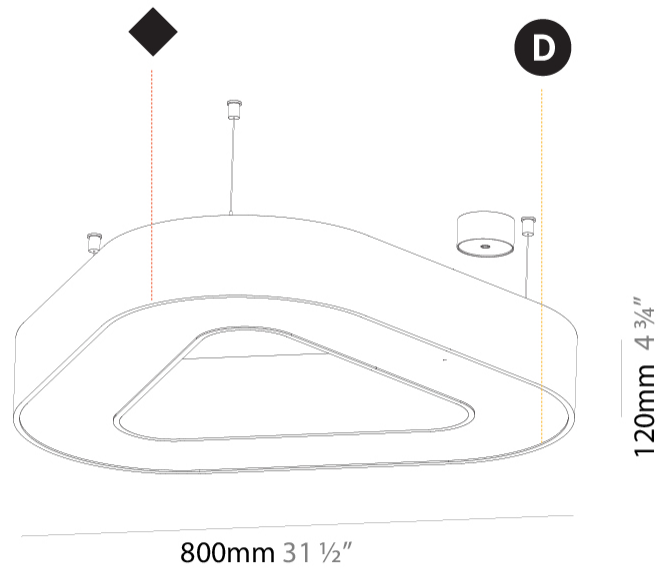

GENERAL

Series: Glorious
Subseries: Glorious Victory
Brand: Prolicht
Division: Architectural
Mounting Type: Suspension
Mounting Location: Ceiling
Subcategory: Ambient

PHYSICAL

Shape: Abstract
Length (mm): 800
Length (in): 31 1/2
Width (mm): 800
Width (in): 31 1/2
Height (mm): 120
Height (in): 4 3/4
Max. Overall Height (mm): 2120
Max. Overall Height (in): 83 7/16
Light Distribution: Direct
Weight (kg): 8.317
Weight (lbs): 18.30
Diffuser: PMMA - opal or micro-prism
Fixture Finish: SSR / BKV / CWI / CRY / HAB / UFT / ITA / RUA / FTG / MYG / LOD / PUS / FRO / FUP / KIA / POP / BLS / SPG / MEY / GOH / GUM / CHC / COM / ABZ / JAG / OBR / MOS / ROR
Fixture Material: Aluminum

ELECTRICAL

Lamp Type: LED (Zhaga Standard)
Input Wattage (W): 30
Total Output Wattage (W): 24 / 19.2 (3500K)
Dimming: Non-Dimming / Phase Dimming (120Vac only) / 0-10V Dimming
Driver Included: Yes
Driver Location: Integrated
Driver Type: Constant Current - 120 / 277Vac
Driver Class: Class 2
Input Voltage (V): 120 - 277
Constant Current (MA): 350 / 600 (3500K)

LED

Color Temperature (°K): 3000 / 3500 / 4000
Max. Delivered Lumen (lm): 2770 / 2862 / 2920
CRI: >80 CRI
Efficiency (%): 65
Lamp Life (hrs): 50000

OPTICAL

RATINGS AND CERTIFICATIONS

Certified By: Certified for North American Standards
IP rating: IP20