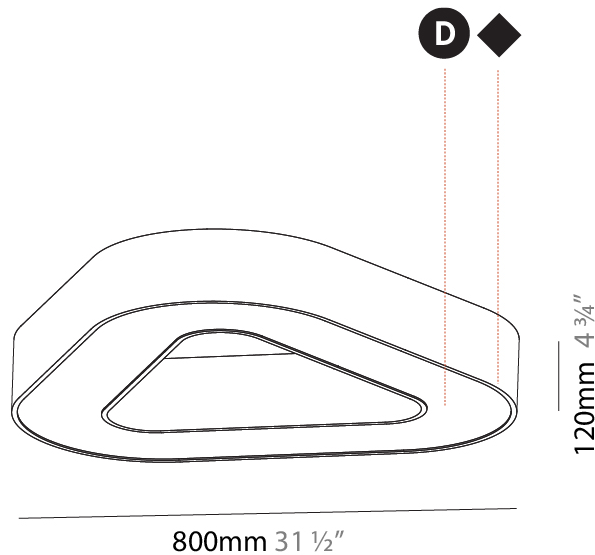

GENERAL

Series: Glorious
Subseries: Glorious Victory
Brand: Prolicht
Division: Architectural
Mounting Type: Surface
Mounting Location: Ceiling
Subcategory: Ambient

PHYSICAL

Shape: Abstract
Length (mm): 800
Length (in): 31 1/2
Width (mm): 800
Width (in): 31 1/2
Height (mm): 120
Height (in): 4 3/4
Light Distribution: Direct
Weight (kg): 7.67
Weight (lbs): 16.91
Diffuser: PMMA - Opal or Micro-Prism
Fixture Finish: SSR / BKV / CWI / CRY / HAB / UFT / ITA / RUA / FTG / MYG / LOD / PUS / FRO / FUP / KIA / POP / BLS / SPG / MEY / GOH / GUM / CHC / COM / ABZ / JAG / OBR / MOS / ROR
Fixture Material: Aluminum

ELECTRICAL

Lamp Type: LED (Zhaga Standard)
Input Wattage (W): 30
Total Output Wattage (W): 24 / 19.2 (3500K)
Dimming: Non-Dimming / Phase Dimming (120Vac only) / 0-10V Dimming
Driver Included: Yes
Driver Location: Integrated
Driver Type: Constant Current - 120 / 277Vac
Driver Class: Class 2
Input Voltage (V): 120 - 277
Constant Current (MA): 350 / 600 (3500K)

LED

Color Temperature (°K): 3000 / 3500 / 4000
Max. Delivered Lumen (lm): 2770 / 2862 / 2920
CRI: >80 CRI
Efficiency (%): 65
Lamp Life (hrs): 50000

OPTICAL

RATINGS AND CERTIFICATIONS

Certified By: Certified for North American Standards
IP rating: IP20